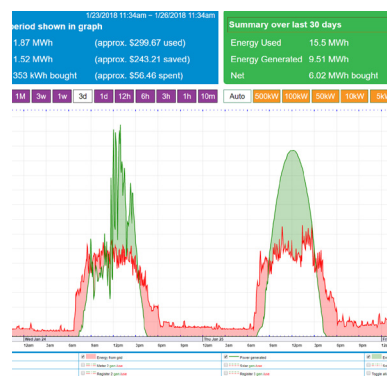

Net Metering

Solar system owners derive a financial benefit from net metering, which allows them to store credits from excess electricity production on their utility bill or pass them along to other accounts. As your trusted advisor, Solect helps establish and maintain the management of this process.

Utility Billing Support

Solect corrects billing issues, finds opportunities for cost savings, and ensures accuracy of our clients' electricity bills. Understanding the details of a utility bill coupled with our relationships with the utility companies allows us to quickly identify issues or discrepancies and establish a resolution for our customers.