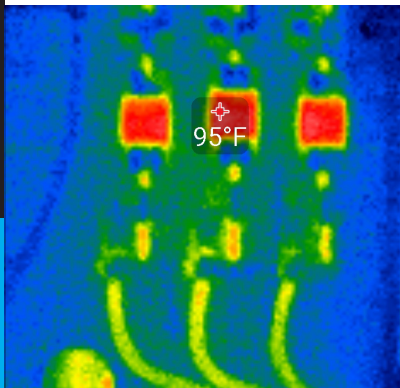

4

Scheduled Maintenance

With any mechanical system, proper upkeep is crucial to maintain optimal production, mitigate downtime, and provide a long life. Solect provides annual preventative maintenance site visits, which entails an exhaustive inspection of all mechanical, electrical, and PV components of your system by the best technicians in the industry using cutting edge technology.